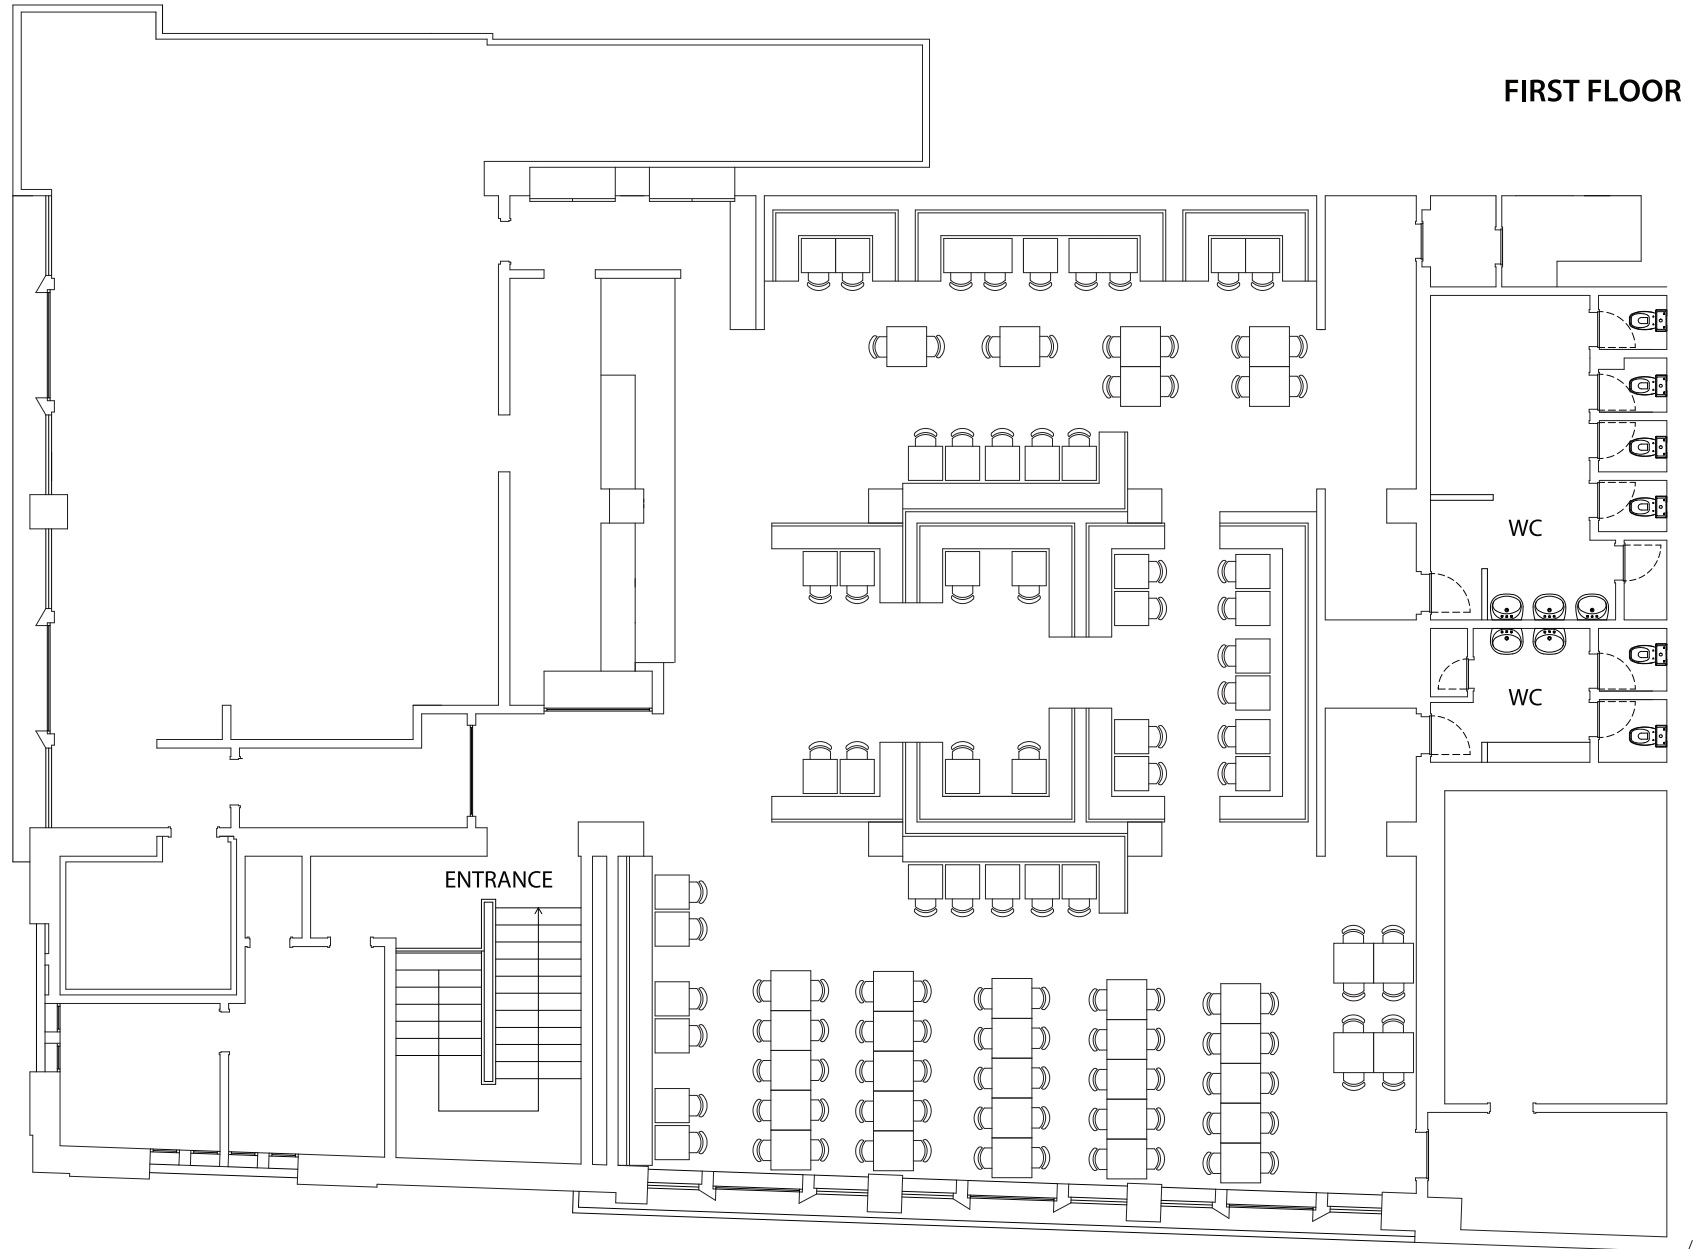

ALMIRANTE REIS

- Total capacity:
148 seats - GROUND FLOOR
150 seats - FIRST FLOOR
(arrangement variable according to the event)

GROUND FLOOR

ALMIRANTE REIS

- Total capacity:
148 seats - GROUND FLOOR
150 seats - FIRST FLOOR
(arrangement variable according to the event)

FIRST FLOOR