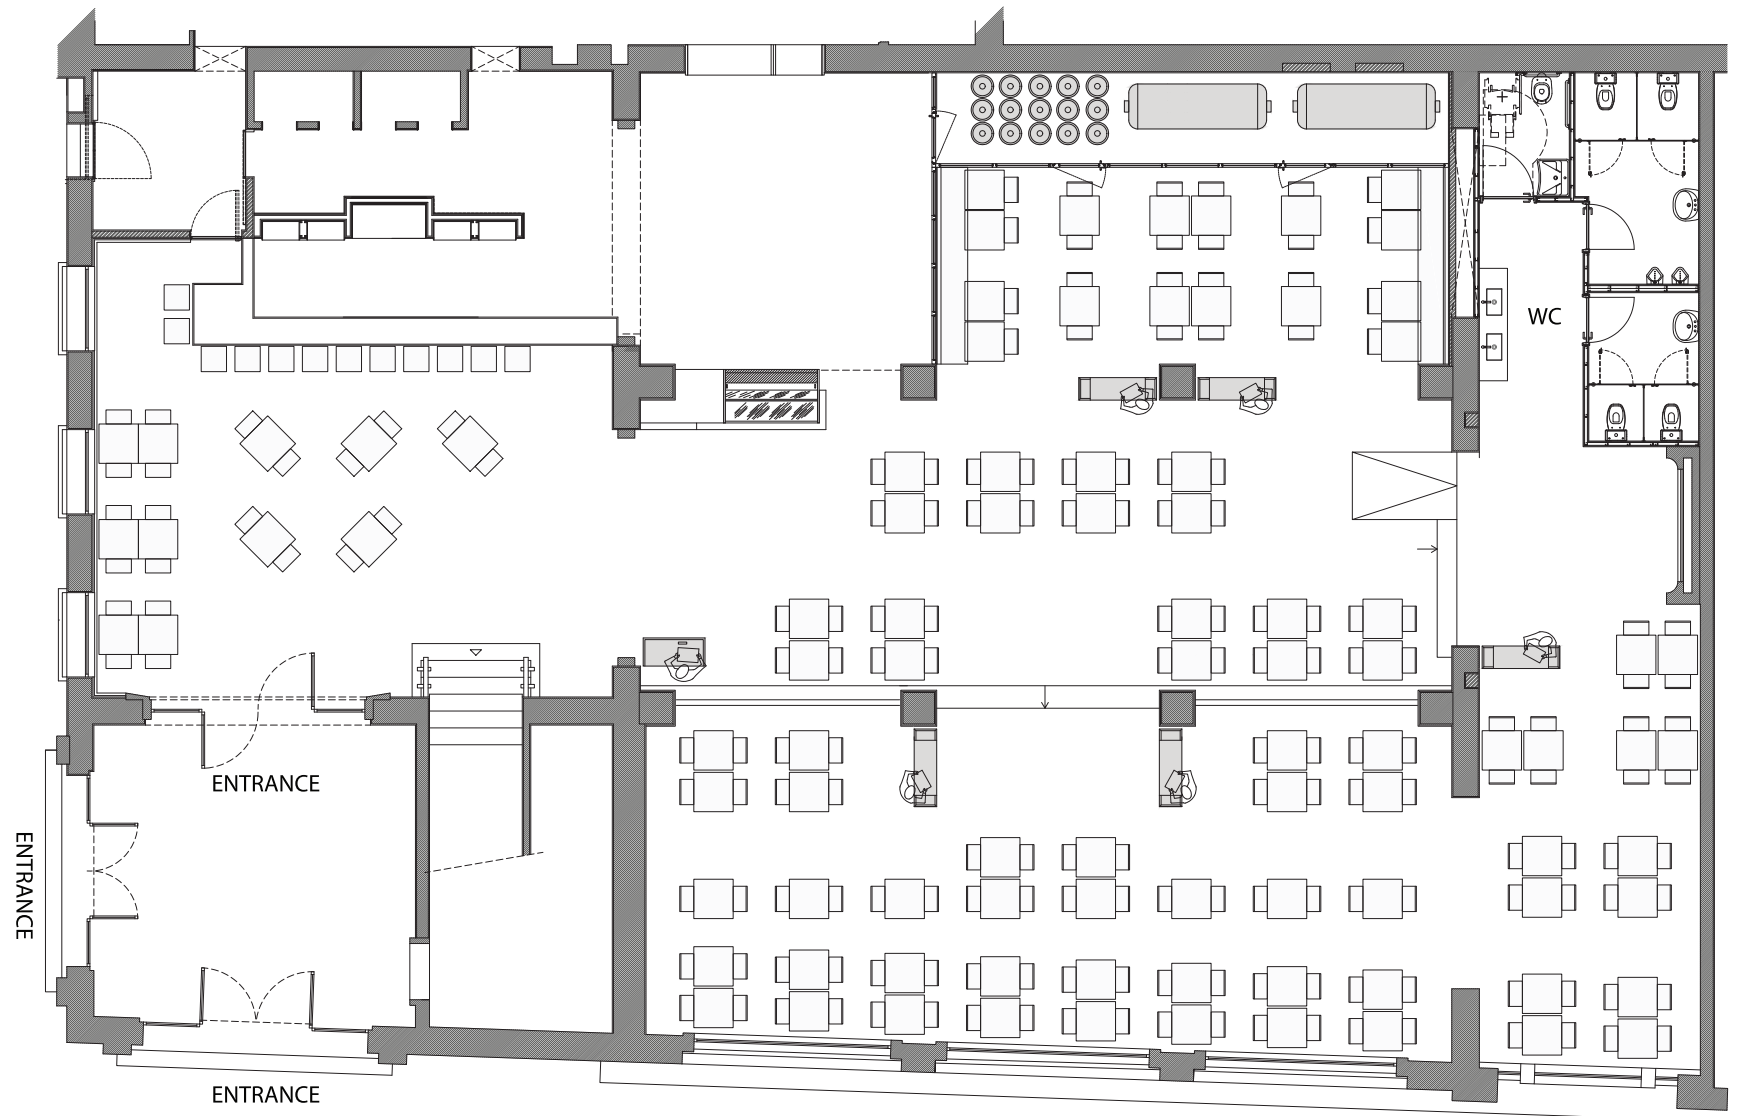

ALMIRANTE REIS

- Total capacity:
148 seats - GROUND FLOOR
150 seats - FIRST FLOOR
(arrangement variable according to the event)

GROUND FLOOR

ALMIRANTE REIS

- Total capacity:
148 seats - GROUND FLOOR
150 seats - FIRST FLOOR
(arrangement variable according to the event)

FIRST FLOOR